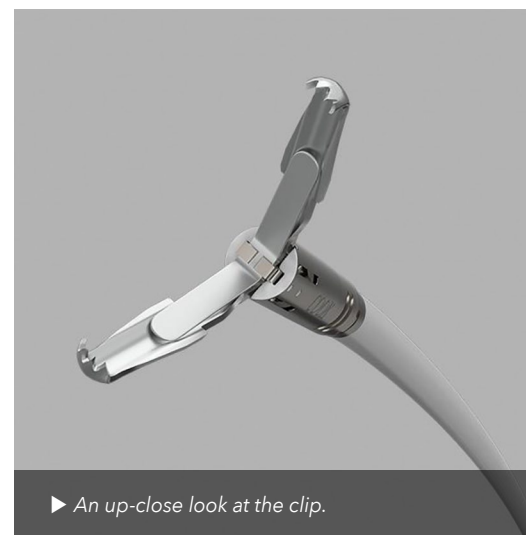

Making way for the next generation

Instinct Plus™ Endoscopic Clipping Device offers improvements over previous generation

One of the newest products in Cook's Endoscopy division is the Instinct Plus Endoscopic Clipping Device. It is the next generation of the Instinct® Endoscopic Clip, which was introduced in 2014.

The new Instinct Plus clip is a small metal clip that is attached to the end of a 230-cm-long (90.55 inches) catheter that has a handle on the other end. The catheter is inserted into the patient's body through an endoscope, which is a small, flexible tube that has a light and camera built into it. The clinician uses the handle on the Instinct Plus to open and close the clip, rotate the clip, and attach the clip to the tissue when the clip is properly positioned in the patient's body.

The clip can be used in medical procedures throughout the gastrointestinal tract in several different ways. It can be used to stop bleeding by clamping onto an artery or a bleeding ulcer, to close a wound that is created when a tumor is removed, or to mark a location where another procedure will be performed. Among its other applications, it can also be used to attach a feeding tube to the wall of the small intestine or to attach a self-expanding metal stent to the wall of the esophagus.

The new Instinct Plus was designed to offer several improvements over the previous Instinct clip:

- ▶ The anchoring tips on the clip help to grasp and hold tissue.
 - ▶ The clip was reengineered for smoother operation.
 - ▶ The span of the clip is adjustable up to 16 mm (about 0.63 inches) wide.
- **Greg Adams** (Greg.Adams@CookMedical.com) was the written content manager for Corporate Branding.