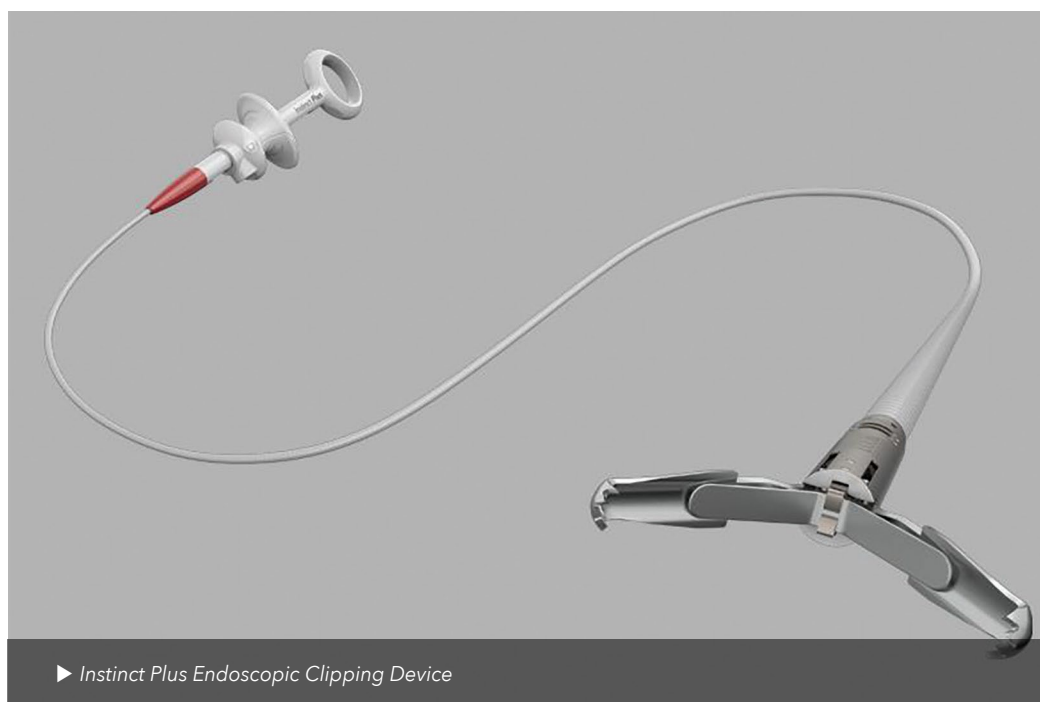

Making way for the next generation

Instinct Plus™ Endoscopic Clipping Device offers improvements over previous generation

One of the newest products in Cook's Endoscopy division is the Instinct Plus Endoscopic Clipping Device. It is the next generation of the Instinct® Endoscopic Clip, which was introduced in 2014.

The new Instinct Plus clip is a small metal clip that is attached to the end of a 230-cm-long (90.55 inches) catheter that has a handle on the other end. The catheter is inserted into the patient's body through an endoscope, which is a small, flexible tube that has a light and camera built into it. The clinician uses the handle on the Instinct Plus to open and close the clip, rotate the clip, and attach the clip to the tissue when the clip is properly positioned in the patient's body.

The clip can be used in medical procedures throughout the gastrointestinal tract in several different ways. It can be used to stop bleeding by clamping onto an artery or a bleeding ulcer, to close a wound that is created when a tumor is removed, or to mark a location where another procedure will be performed. Among its other applications, it can also be used to attach a feeding tube to the wall of the small intestine or to attach a self-expanding metal stent to the wall of the esophagus.

The new Instinct Plus was designed to offer several improvements over the previous Instinct clip:

- ▶ The anchoring tips on the clip help to grasp and hold tissue.
 - ▶ The clip was reengineered for smoother operation.
 - ▶ The span of the clip is adjustable up to 16 mm (about 0.63 inches) wide.
- **Greg Adams** (Greg.Adams@CookMedical.com) was the written content manager for Corporate Branding.